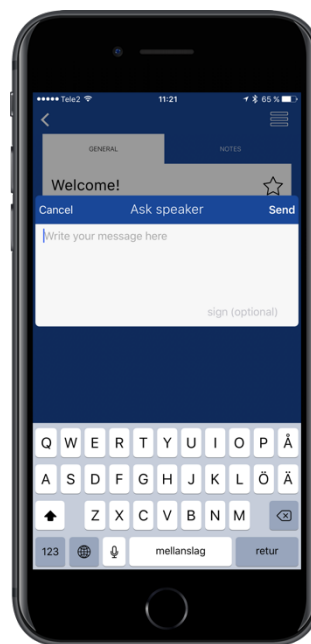

## Ask speaker

The audience will have the ability, within the app, to send questions to the speaker, which you will be able to view via a website.

If there's no computer or screen in the room you can go to [cms.appinconf.com](https://cms.appinconf.com) and log in with assigned credentials.

Once logged in, a view similar to below appears where you select your session from the list on left and then questions will appear automatically to the right, once they're received. On the right you also have an option to favorite a question by pressing the star button, which you can filter.